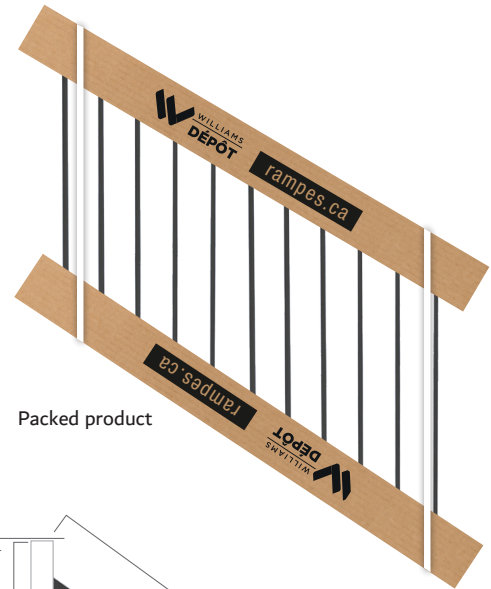

ADJUSTABLE STAIR RAILING | MODERN 5

Preassembled aluminium section for stair railing. Ideal to secure your stairs.

CHARACTERISTICS:

- No assembly required
- Suitable for a 5 steps staircase
- Compatible 3" and 1.75" posts
- No visible screws
- 37° angle, adjustable from 35 to 41 degrees

KIT INCLUDE:

- 1 assembled stair railing:**
 1 handrail (1 1/2" x 1 1/2")
 1 bottom rail (1 1/2" x 1 1/2")
 4 fixing notches
 Self-drilling screws

TOOLS REQUIRED:

-  Miter saw
-  Wood/metal reciprocating saw blade
-  Drill

AVAILABLE COLORS:

- Black
- White
- Charcoal
- Commercial Brown

AVAILABLE LENGTHS : 46"
72"
91"

AVAILABLE HEIGHT: 36"

THE HEIGHT OF 48" COMES IN 46" OR 72" LONG AND ONLY IN BLACK

*Not all colors are available in length and height. Ask your advisor.

**Posts sold separately.

Packed product